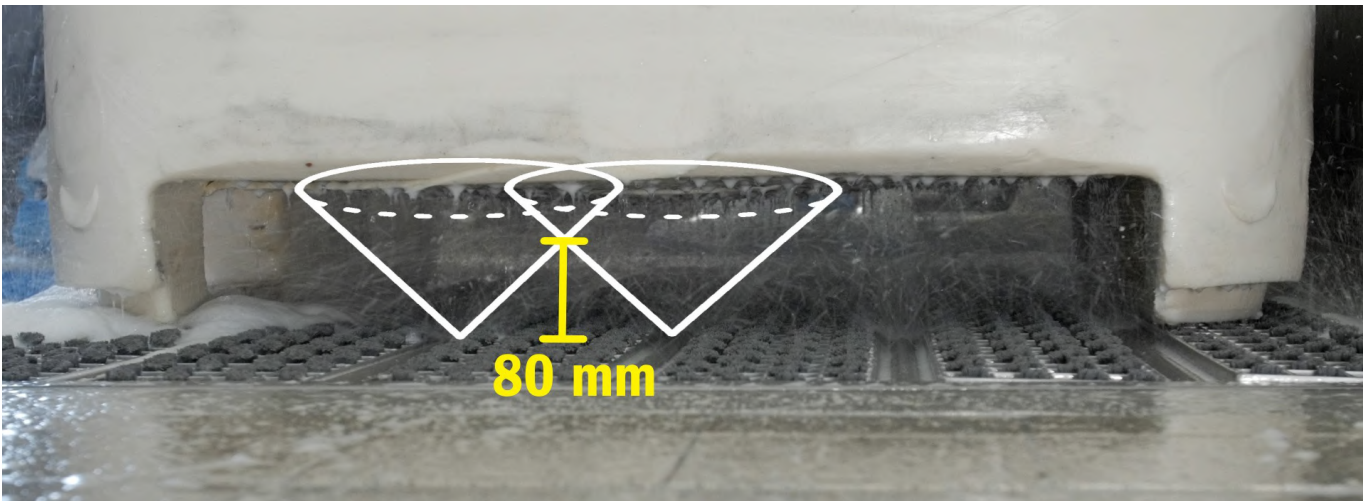

ProfilGate® aqua spray

For cleaning and spray disinfection from below

ProfilGate® aqua cleans and disinfects the surfaces of the rollers of all vehicles.

ProfilGate® aqua spray additionally disinfects the transport equipment, plastic pallets and boxes from below.

- with integrated spray lances
- for cleaning pallets, large boxes and industrial trucks from below
- specially developed for the food and chemical/pharmaceutical industries
- hygienic and process-safe

Watch application video in [YouTube](#)

Installation in a dairy plant

Technical Data		ProfilGate® aqua spray Art.-Nr. 005-2000B
Dimensions	In total	2.130 x 1.800 mm
	Spray area	1.000 x 1.300 mm
Installation depth	Tray	55 mm
	Sump pit	150 mm
Stainless steel grates		6 st-grates (28 kg each) + 12 b-grates (11 kg each)
Brushes		6 x 14 st-brush strips + 12 x 4 b-brush strips
Filling capacity		ca. 150 l
Max. weight		max. 10 t (total vehicle weight)
Spraying lance		7 lances with 5 nozzles each
Pump type		Compressed air diaphragm pump
Compressed air		1 - 3 bar
Spraying time		Default 8 s (adjustable from 1 - 180 s)

The spray pattern is conical. The water jets overlap from a height of approx. 80 mm. This ensures full-surface disinfection

Ideal for underbody cleaning and disinfection of plastic pallets and boxes

Lift trucks in particular are great germ traffickers and are not normally cleaned from below