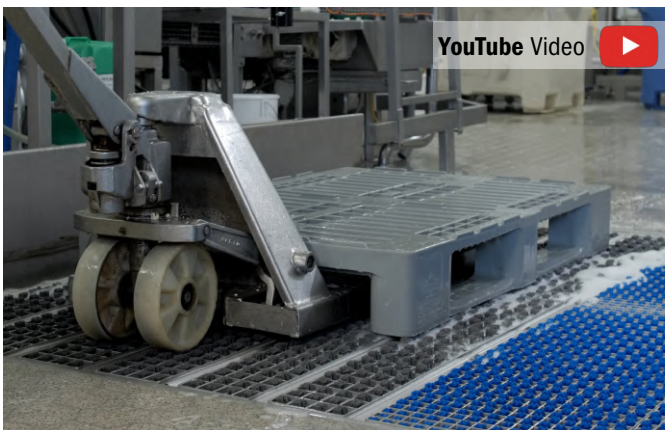

ProfilGate® aqua spray

For cleaning and spray disinfection from below

ProfilGate® aqua cleans and disinfects the surfaces of the rollers of all vehicles.

ProfilGate® aqua spray additionally disinfects the transport equipment, plastic pallets and boxes from below.

- with integrated spray lances
- for cleaning pallets, large boxes and industrial trucks from below
- specially developed for the food and chemical/pharmaceutical industries
- hygienic and process-safe

Watch application video in [YouTube](#)

Installation in a dairy plant

Technical Data		ProfilGate® aqua spray Art.-Nr. 005-2000B
Dimensions	In total	2.130 x 1.800 mm
	Spray area	1.000 x 1.300 mm
Installation depth	Tray	55 mm
	Sump pit	150 mm
Stainless steel grates		6 st-grates (28 kg each) + 12 b-grates (11 kg each)
Brushes		6 x 14 st-brush strips + 12 x 4 b-brush strips
Filling capacity		ca. 150 l
Max. weight		max. 10 t (total vehicle weight)
Spraying lance		7 lances with 5 nozzles each
Pump type		Compressed air diaphragm pump
Compressed air		1 - 3 bar
Spraying time		Default 8 s (adjustable from 1 - 180 s)

The spray pattern is conical. The water jets overlap from a height of approx. 80 mm. This ensures full-surface disinfection

Ideal for underbody cleaning and disinfection of plastic pallets and boxes

Lift trucks in particular are great germ traffickers and are not normally cleaned from below