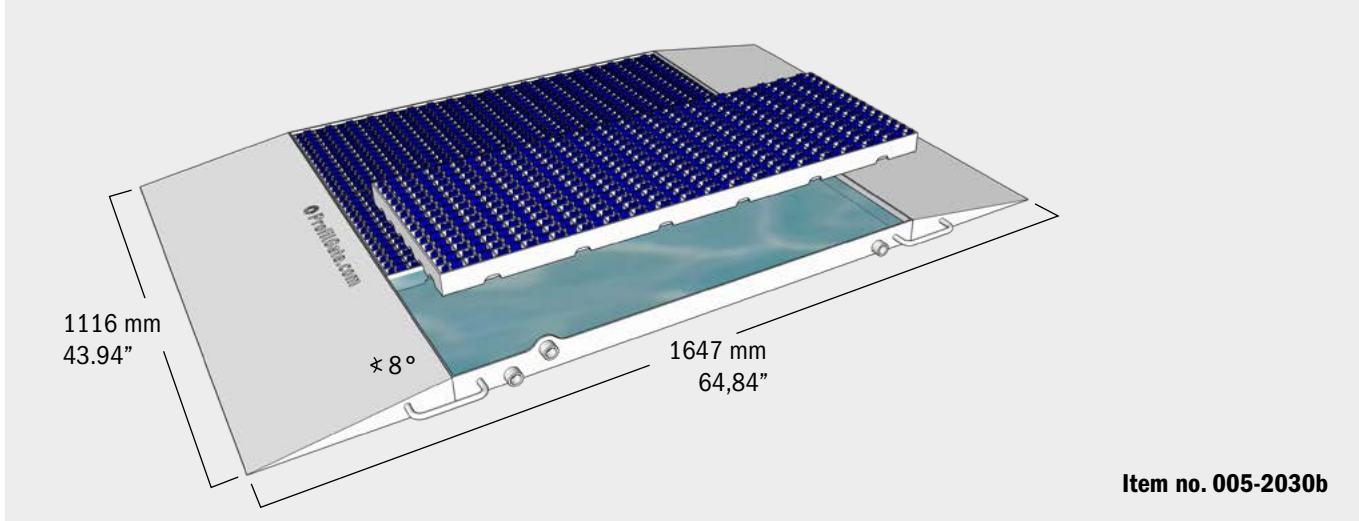

Technical Data	ProfilGate® sti p45 aqua [portable] Item no. 005-2030b	ProfilGate® sti p45 aqua [portable] Item no. 005-2035b
Measurements, incl. ramps (W x L x H)	1116 x 1647 x 50 mm	1116 x 2536 x 50 mm
Size of cleaning area (W x L)	approx. 1110 x 974 mm	approx. 1110 x 1945 mm
Weight without grates	65 kg	126 kg
Amount of grates x weight	3 x 23 kg	6 x 23 kg
Brush strips per grate	14	14
Suitable wheel width	≥24 mm	≥24 mm
Tray capacity	22 L	44 L

ProfilGate® sti p45 aqua [portable]