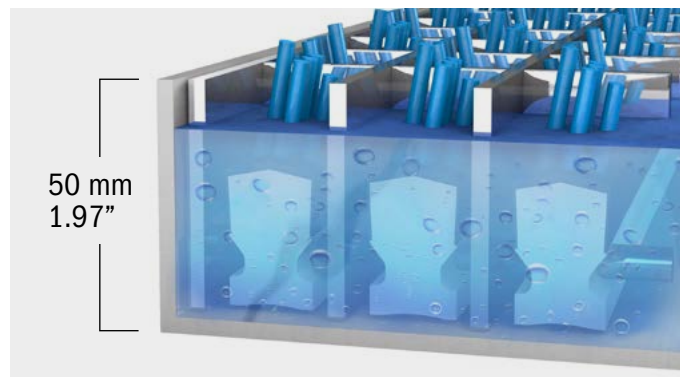

ProfilGate® sti p45 aqua [portable]

The professional
answer to disinfect
footwear and wheels

- Mobile, simply roll into place
- Rapid deployment, no installation needed
- Fill with disinfectant or dry brush
- Active cleaning, patented brush design
- Built for the life of your facility

profilgate.com

Technical Data	ProfilGate® sti p45 aqua [portable] Item no. 005-2030b	ProfilGate® sti p45 aqua [portable] Item no. 005-2035b
Measurements, incl. ramps (W x L x H)	1116 x 1647 x 50 mm	1116 x 2536 x 50 mm
Size of cleaning area (W x L)	approx. 1110 x 974 mm	approx. 1110 x 1945 mm
Weight without grates	65 kg	126 kg
Amount of grates x weight	3 x 23 kg	6 x 23 kg
Brush strips per grate	14	14
Suitable wheel width	≥24 mm	≥24 mm
Tray capacity	22 L	44 L