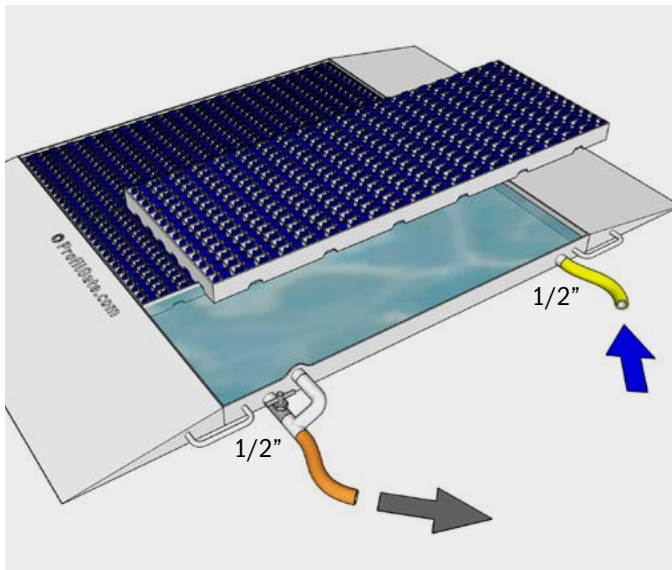

ProfilGate® sti p45 aqua [portable]

The professional
answer to disinfect
footwear and wheels

- Mobile, simply roll into place
- Rapid deployment, no installation needed
- Fill with disinfectant or dry brush
- Active cleaning, patented brush design
- Built for the life of your facility

profilgate.com

Technical Data	ProfilGate® sti p45 aqua [portable] Item no. 005-2030b	ProfilGate® sti p45 aqua [portable] Item no. 005-2035b
Measurements, incl. ramps (W x L x H)	1116 x 1647 x 50 mm	1116 x 2536 x 50 mm
Size of cleaning area (W x L)	approx. 1110 x 974 mm	approx. 1110 x 1945 mm
Weight without grates	65 kg	126 kg
Amount of grates x weight	3 x 23 kg	6 x 23 kg
Brush strips per grate	14	14
Suitable wheel width	≥24 mm	≥24 mm
Tray capacity	22 L	44 L